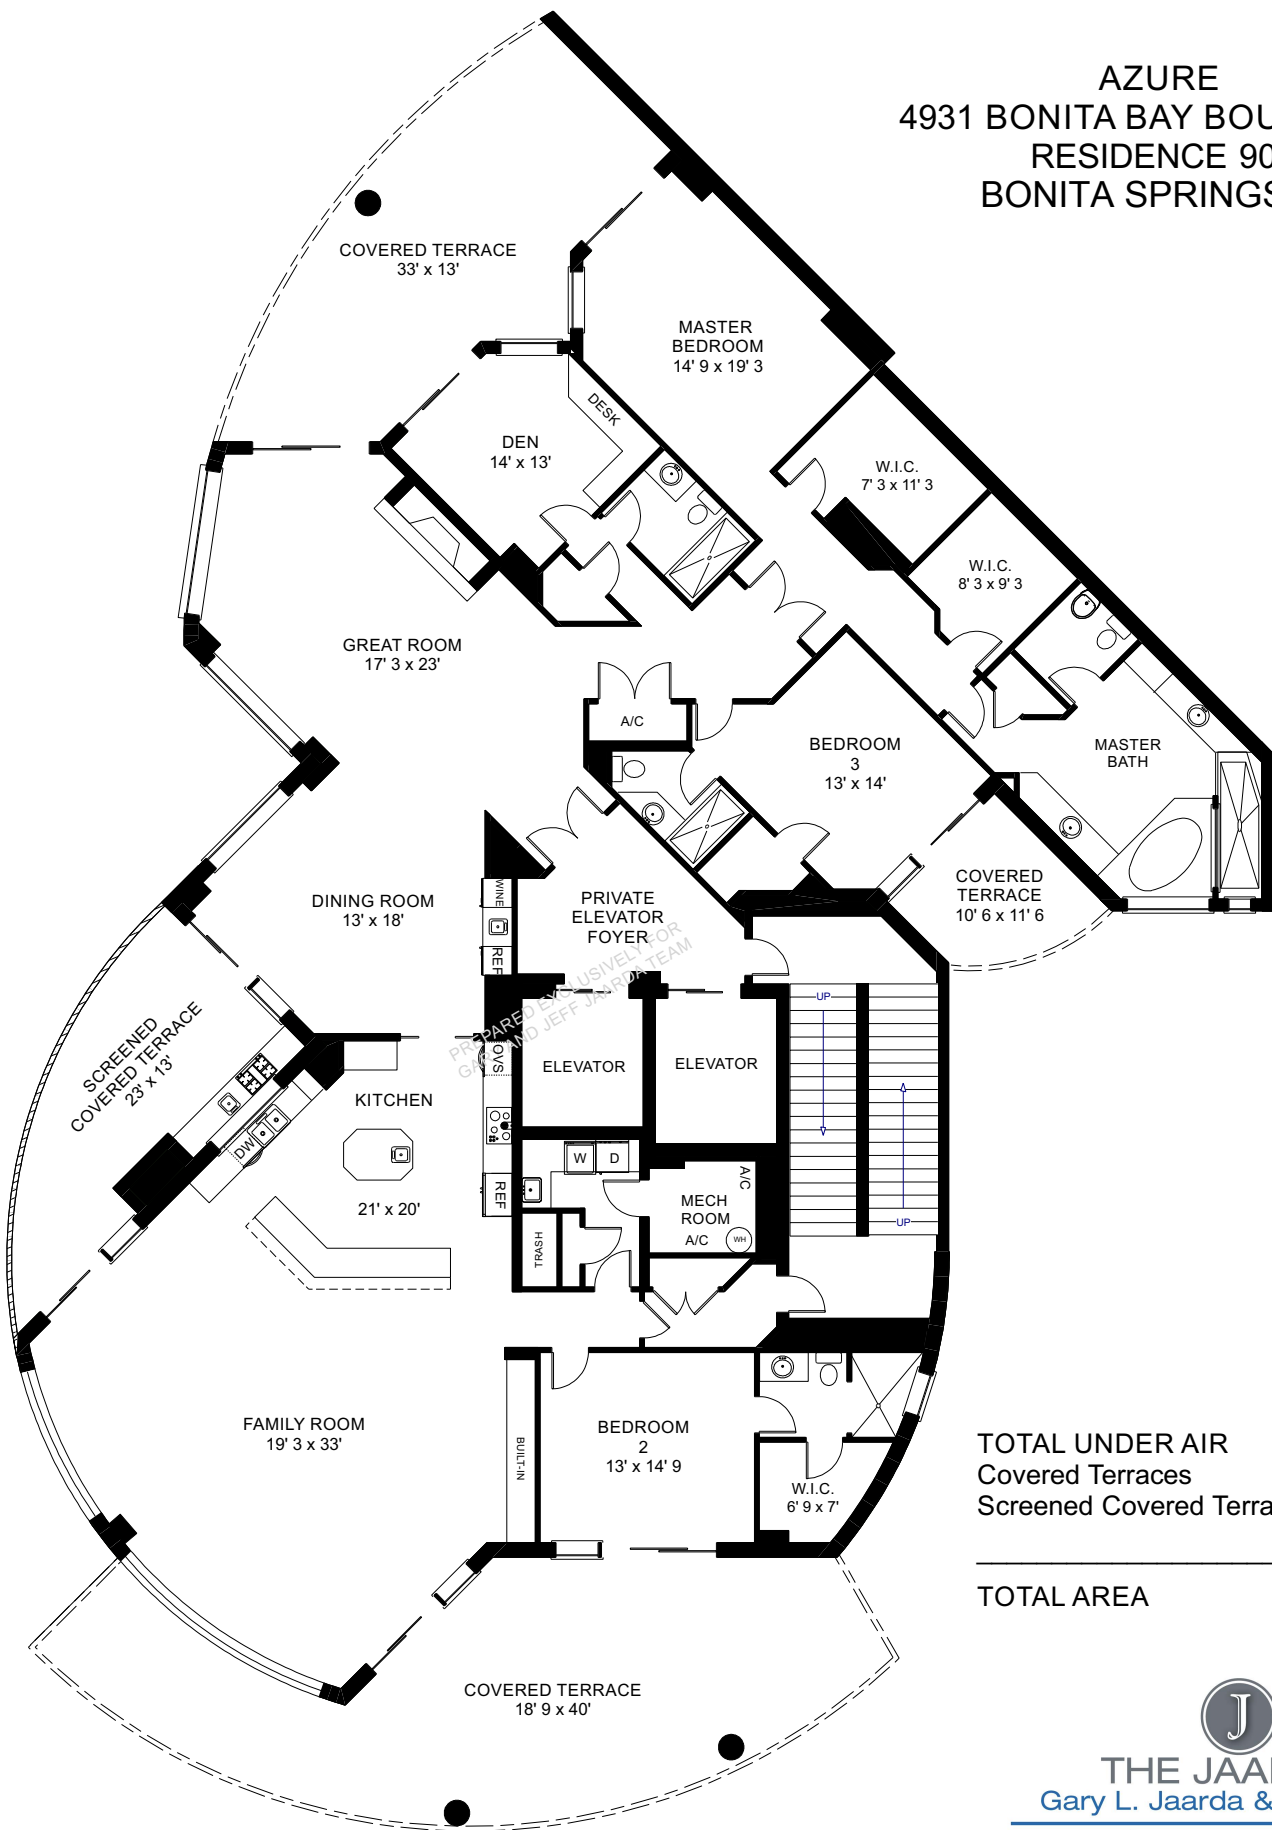

AZURE
4931 BONITA BAY BOULEVARD
RESIDENCE 901
BONITA SPRINGS, FL

TOTAL UNDER AIR	4240 sq. ft.
Covered Terraces	1241 sq. ft.
Screened Covered Terrace	267 sq. ft.

TOTAL AREA 5748 sq. ft.

THE JAARDAS
 Gary L. Jaarda & Jeff Jaarda
 BonitaSpringsNaples.com
 John R. Wood Properties